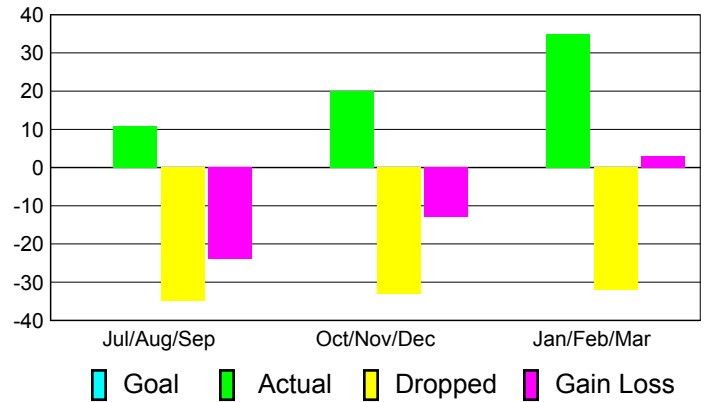

Membership Results 2010-2011

Goal, New, Dropped, Gain/Loss

Comparison of Membership Gain/Loss

Current Year Compared to the Previous Year