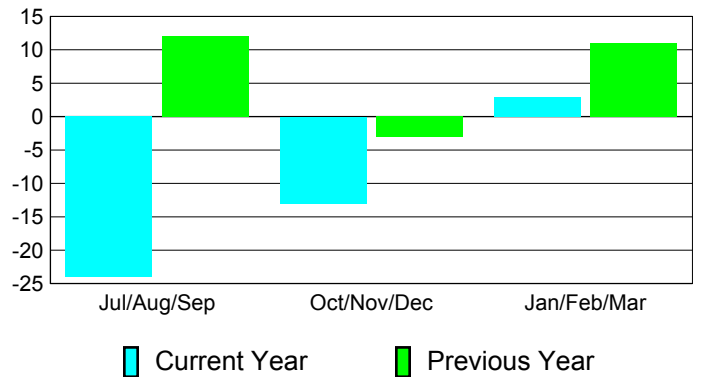

Membership Results
2010-2011

Membership
2009-2010

Month	Net Memb Goal	Actual New Memb	Actual Dropped Memb	Gain/Loss of Memb	Gain/Loss of Memb
Jul/Aug/Sep	0	11	-35	-24	12
Oct/Nov/Dec	0	20	-33	-13	-3
Jan/Feb/Mar	0	35	-32	3	11
Totals	0	66	-100	-34	20

Membership Results 2010-2011

Goal, New, Dropped, Gain/Loss

Comparison of Membership Gain/Loss

Current Year Compared to the Previous Year

Gender Comparison 2010-2011

Jul/Aug/Sep

Oct/Nov/Dec

Jan/Feb/Mar